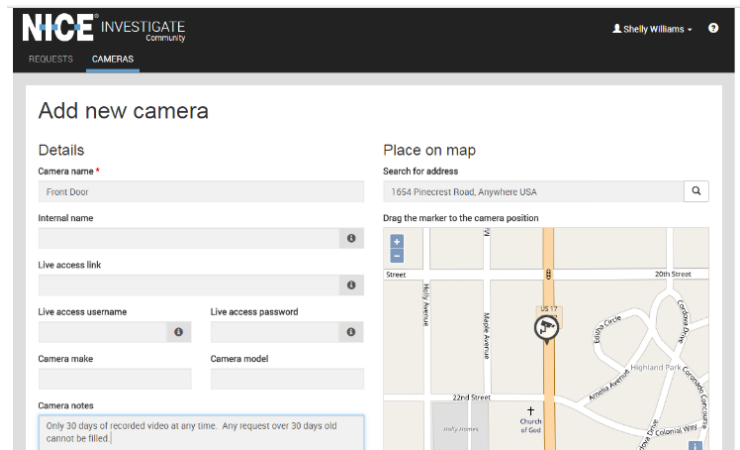

# Register your cameras to help us fight crime

Your CCTV security cameras can help deter and rapidly solve crime. Register them on the N.I.C.E Investigate system to streamline information exchange and help us with sending the evidence needed to catch criminals faster.

Make your local community a safer place for your business and members of the public:

- Your information is kept safe and secure - never made public
- Only other police forces can see your security camera locations
- This service is provided free of charge
- Your participation always remains 100% voluntary.